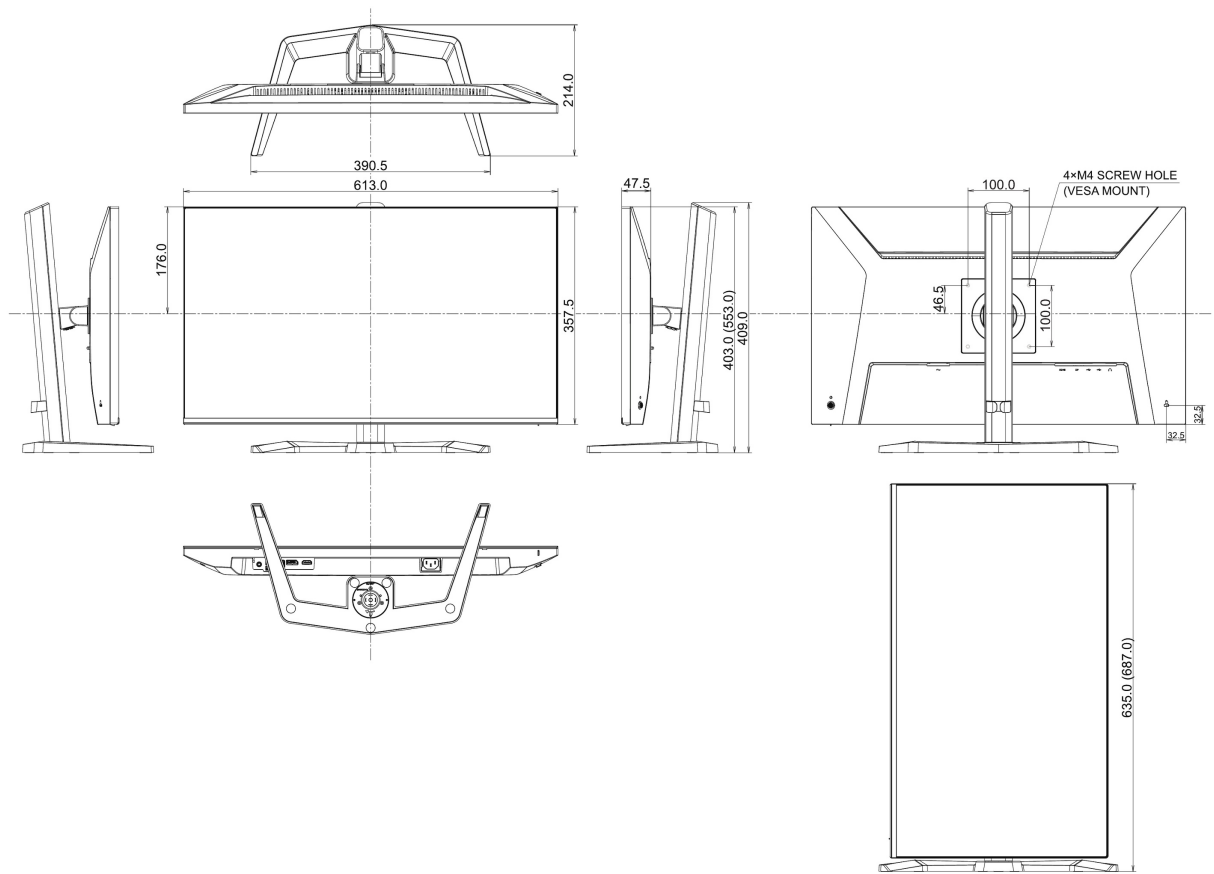

04 MECHANICAL

Display position adjustments	height, pivot (rotation), swivel, tilt
Height adjustment	150mm
Rotation (PIVOT function)	90°
Swivel stand	90°; 45° left; 45° right
Tilt angle	23° up; 5° down

VESA mounting	100 x 100mm
Cable management system	yes

05 ACCESSORIES INCLUDED

Cables	power (1.5m), USB (1.5m), HDMI (1.5m)
Other	quick start guide, safety guide

06 POWER MANAGEMENT

Power supply unit	internal
Power supply	AC 100 - 240V, 50/60Hz
Power usage	17W typical, 0.5W stand by, 0.3W off mode

Product dimensions W x H x D	613 x 403 (553) x 390.5mm
Box dimensions W x H x D	691 x 442 x 142mm
Weight (without box)	5.4kg
Weight (with box)	7.0kg
EAN code	4948570127450

© IIYAMA CORPORATION. ALL RIGHTS RESERVED